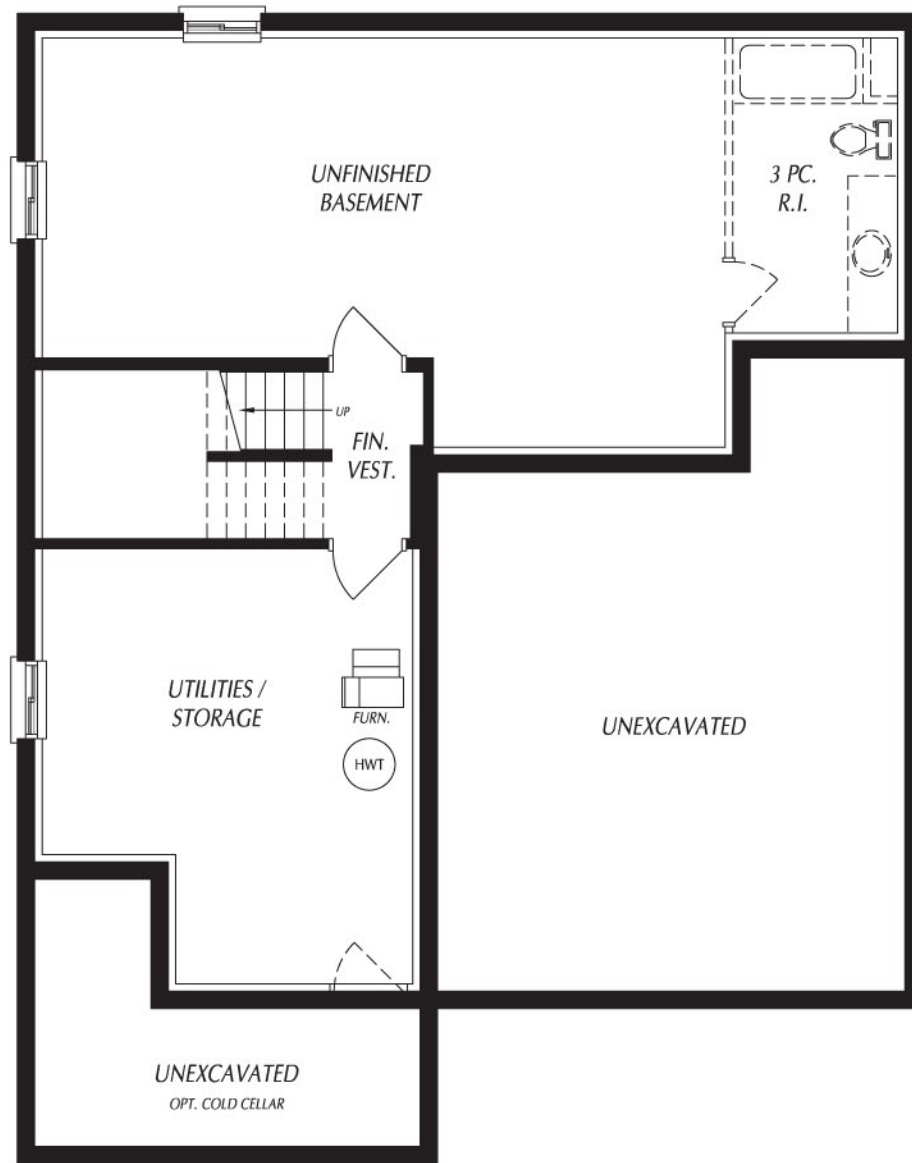

# THE BECK

2122 SQ. FT.

carey homes

# THE BECK

2122 SQ. FT.

BASEMENT PLAN

MAIN FLOOR PLAN

SECOND FLOOR PLAN