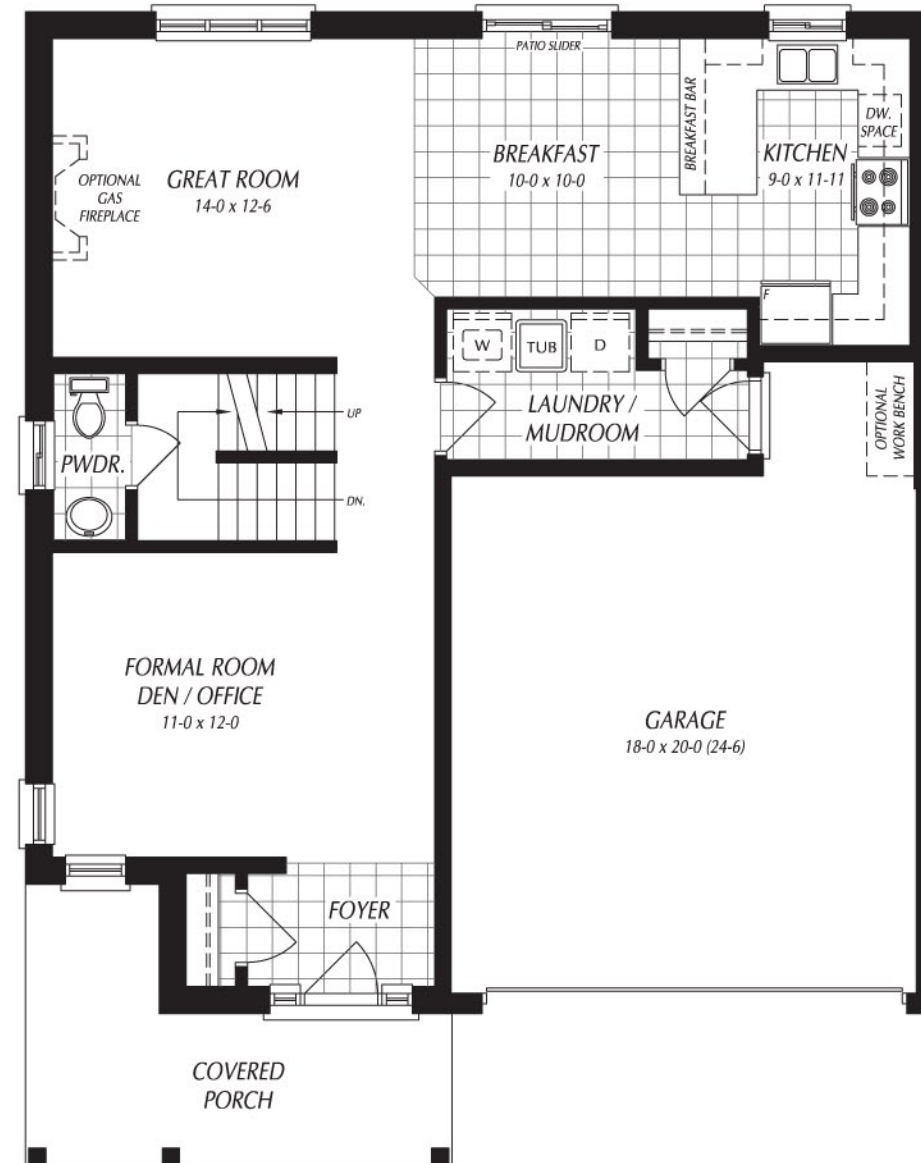

# THE BECK

2122 SQ. FT.

carey homes

# THE BECK

2122 SQ. FT.

BASEMENT PLAN

MAIN FLOOR PLAN

SECOND FLOOR PLAN