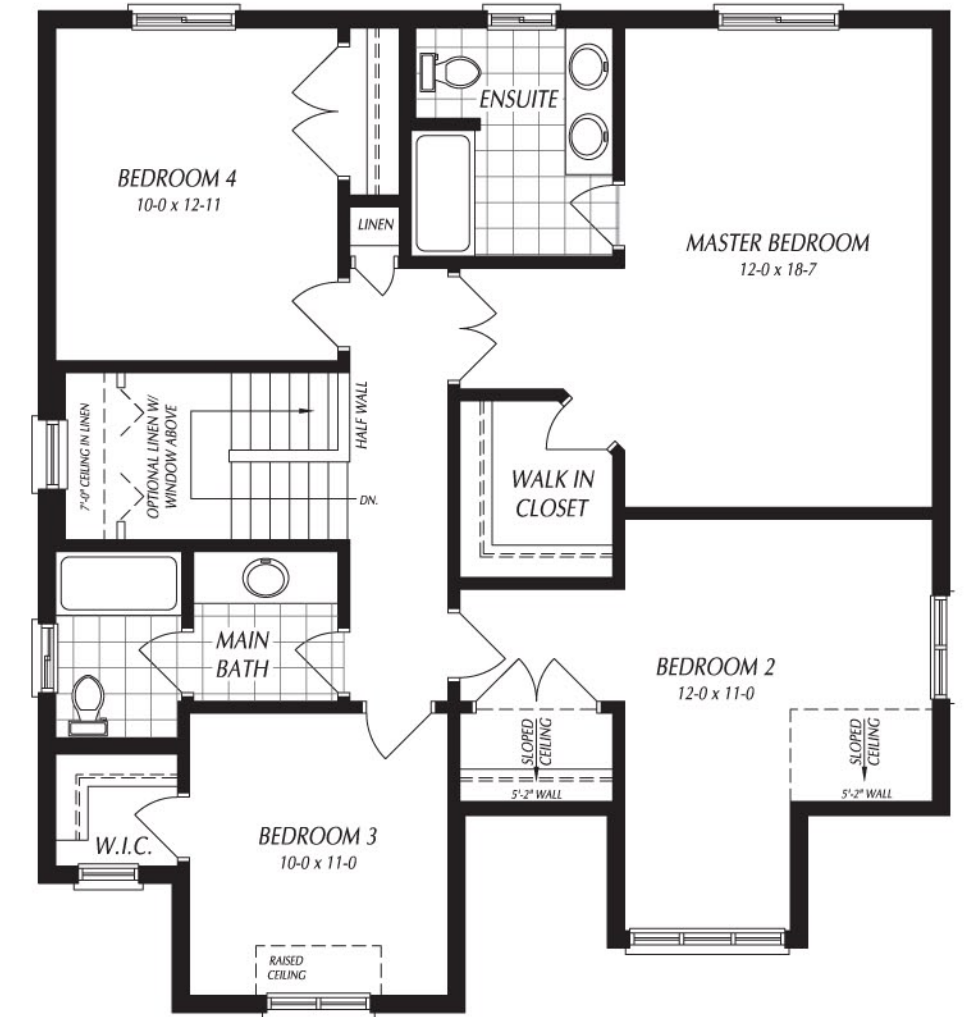

# THE BECK

2122 SQ. FT.

carey homes

# THE BECK

2122 SQ. FT.

BASEMENT PLAN

MAIN FLOOR PLAN

SECOND FLOOR PLAN