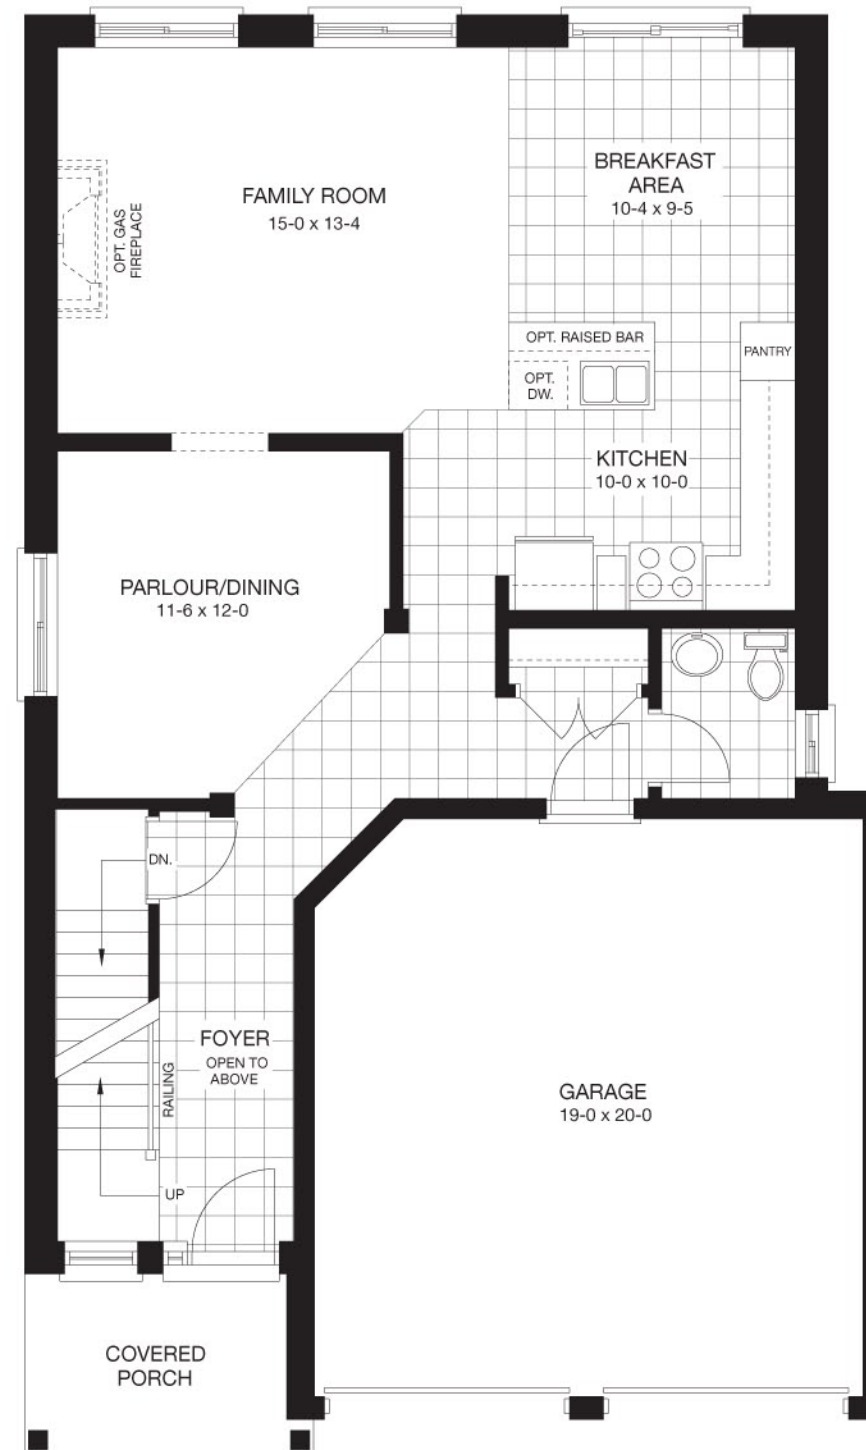

THE COLUMBIA

2148 SQ. FT. | INCLUDES 53 SQ. FT. OF O.T.B

carey homes

THE COLUMBIA

2148 SQ. FT. | INCLUDES 53 SQ. FT. OF O.T.B

BASEMENT PLAN

MAIN FLOOR PLAN

SECOND FLOOR PLAN