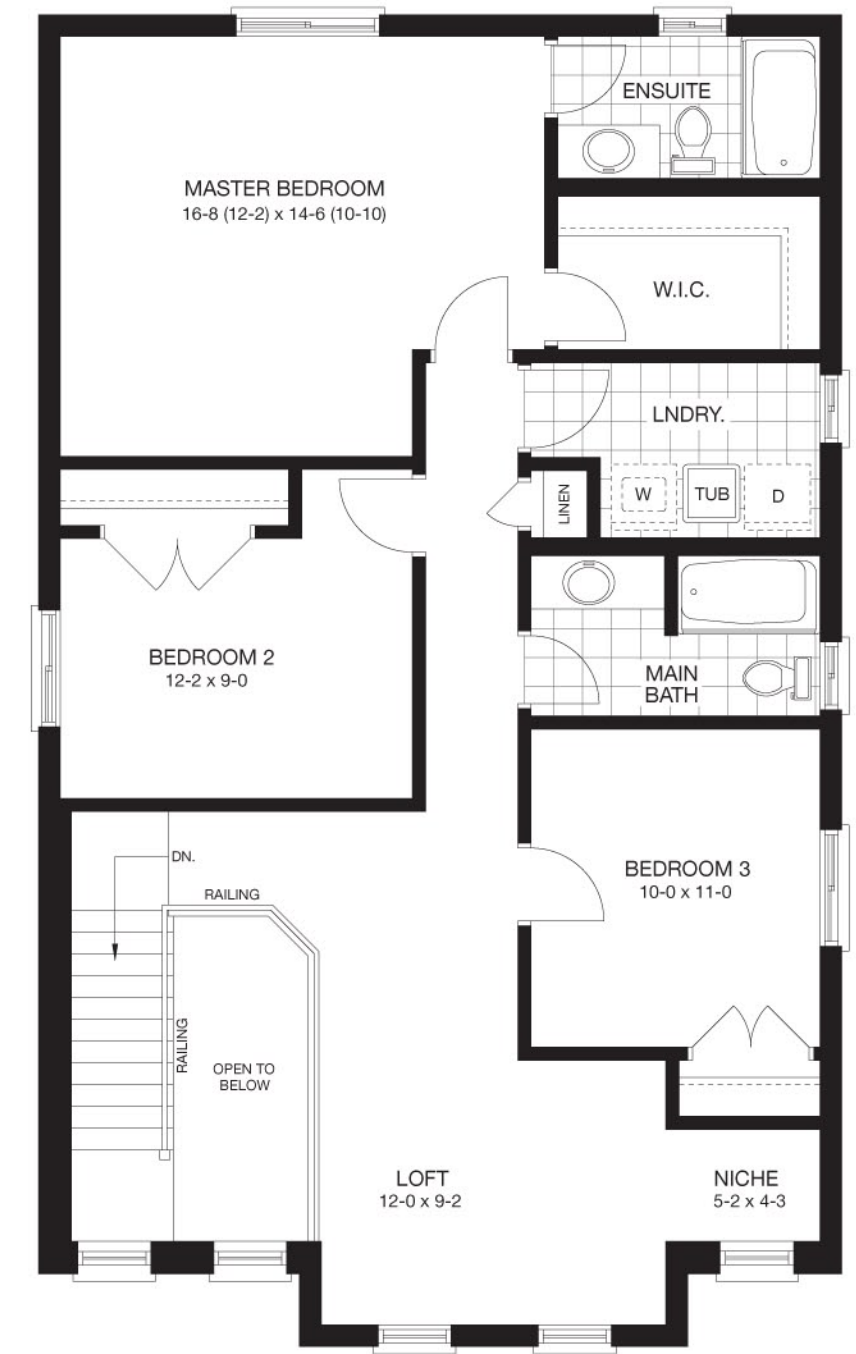

THE COLUMBIA

2148 SQ. FT. | INCLUDES 53 SQ. FT. OF O.T.B

carey homes

THE COLUMBIA

2148 SQ. FT. | INCLUDES 53 SQ. FT. OF O.T.B

BASEMENT PLAN

MAIN FLOOR PLAN

SECOND FLOOR PLAN