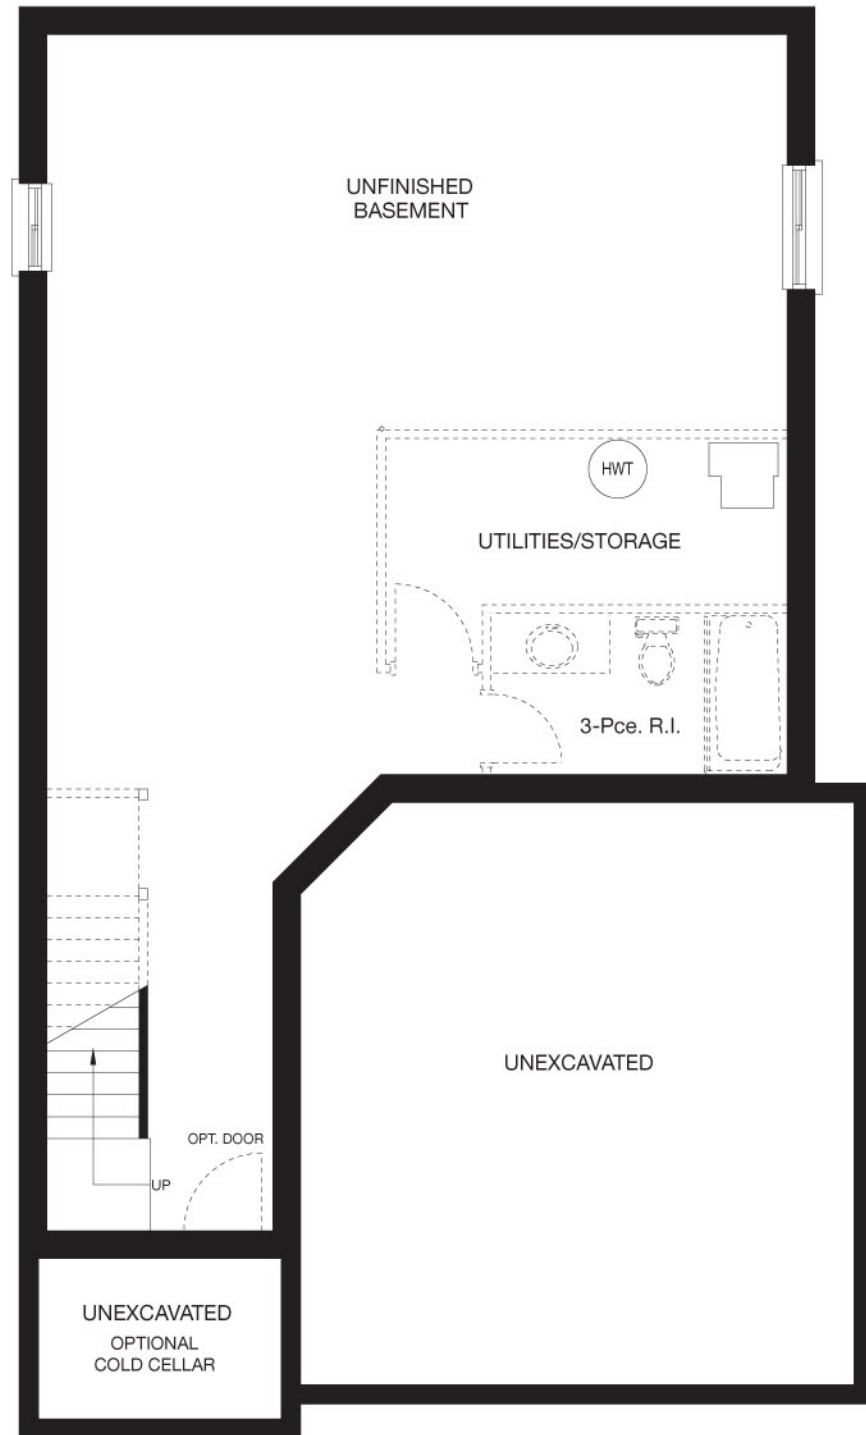

THE COLUMBIA

2148 SQ. FT. | INCLUDES 53 SQ. FT. OF O.T.B

carey homes

THE COLUMBIA

2148 SQ. FT. | INCLUDES 53 SQ. FT. OF O.T.B

BASEMENT PLAN

MAIN FLOOR PLAN

SECOND FLOOR PLAN